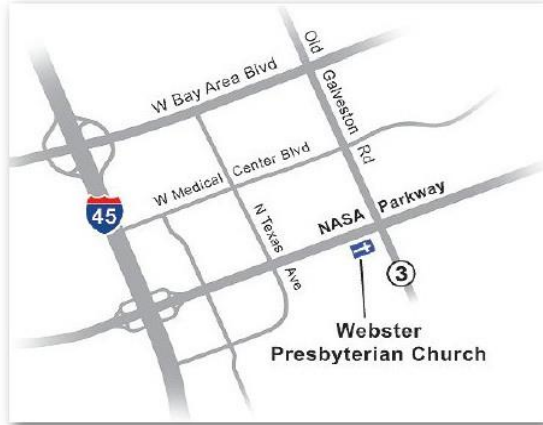

Webster Presbyterian Church

Webster Presbyterian Church is located in the Clear Lake area southeast of Houston. From I-45, take the NASA Parkway (NASA Road One) exit and go east toward Clear Lake. The Church is located a block before reaching Highway 3 (Old Galveston Road). See the map below.

Webster Presbyterian Church
201 West NASA Parkway
Webster, Texas 77590
(281) 332-1251

Webster Presbyterian Church Campus Map

-  **Sanctuary:** Business Meeting, Keynote and Worship
-  **Fellowship Hall:** Registration, Breakfast, Benefit Drawings, Candles Sales, Lunch
-  **Sanctuary Narthex:** Art Exhibit