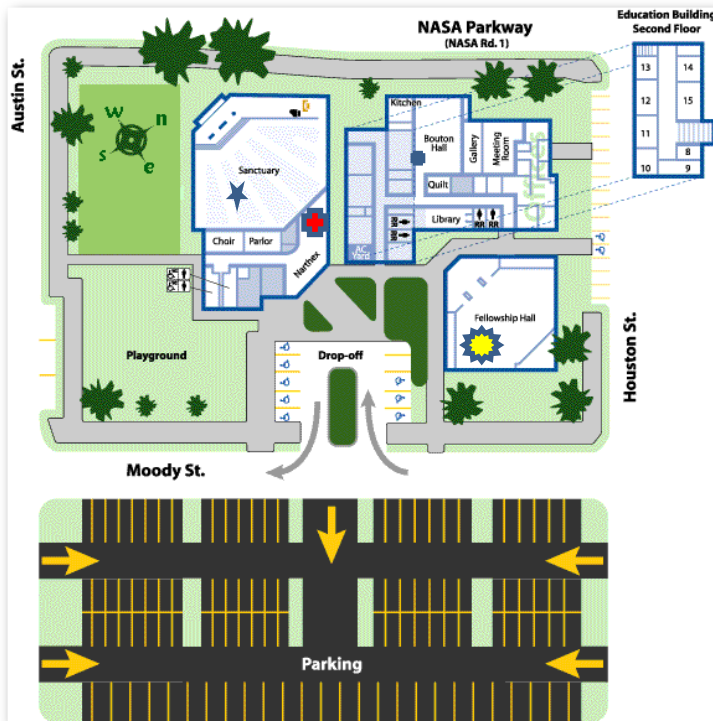

Webster Presbyterian Church Campus Map

- **Sanctuary:** Business Meeting, Keynote and Worship
- **Fellowship Hall:** Registration, Breakfast, Benefit Drawings, Candles Sales, Lunch
- **Sanctuary Narthex:** Art Exhibit