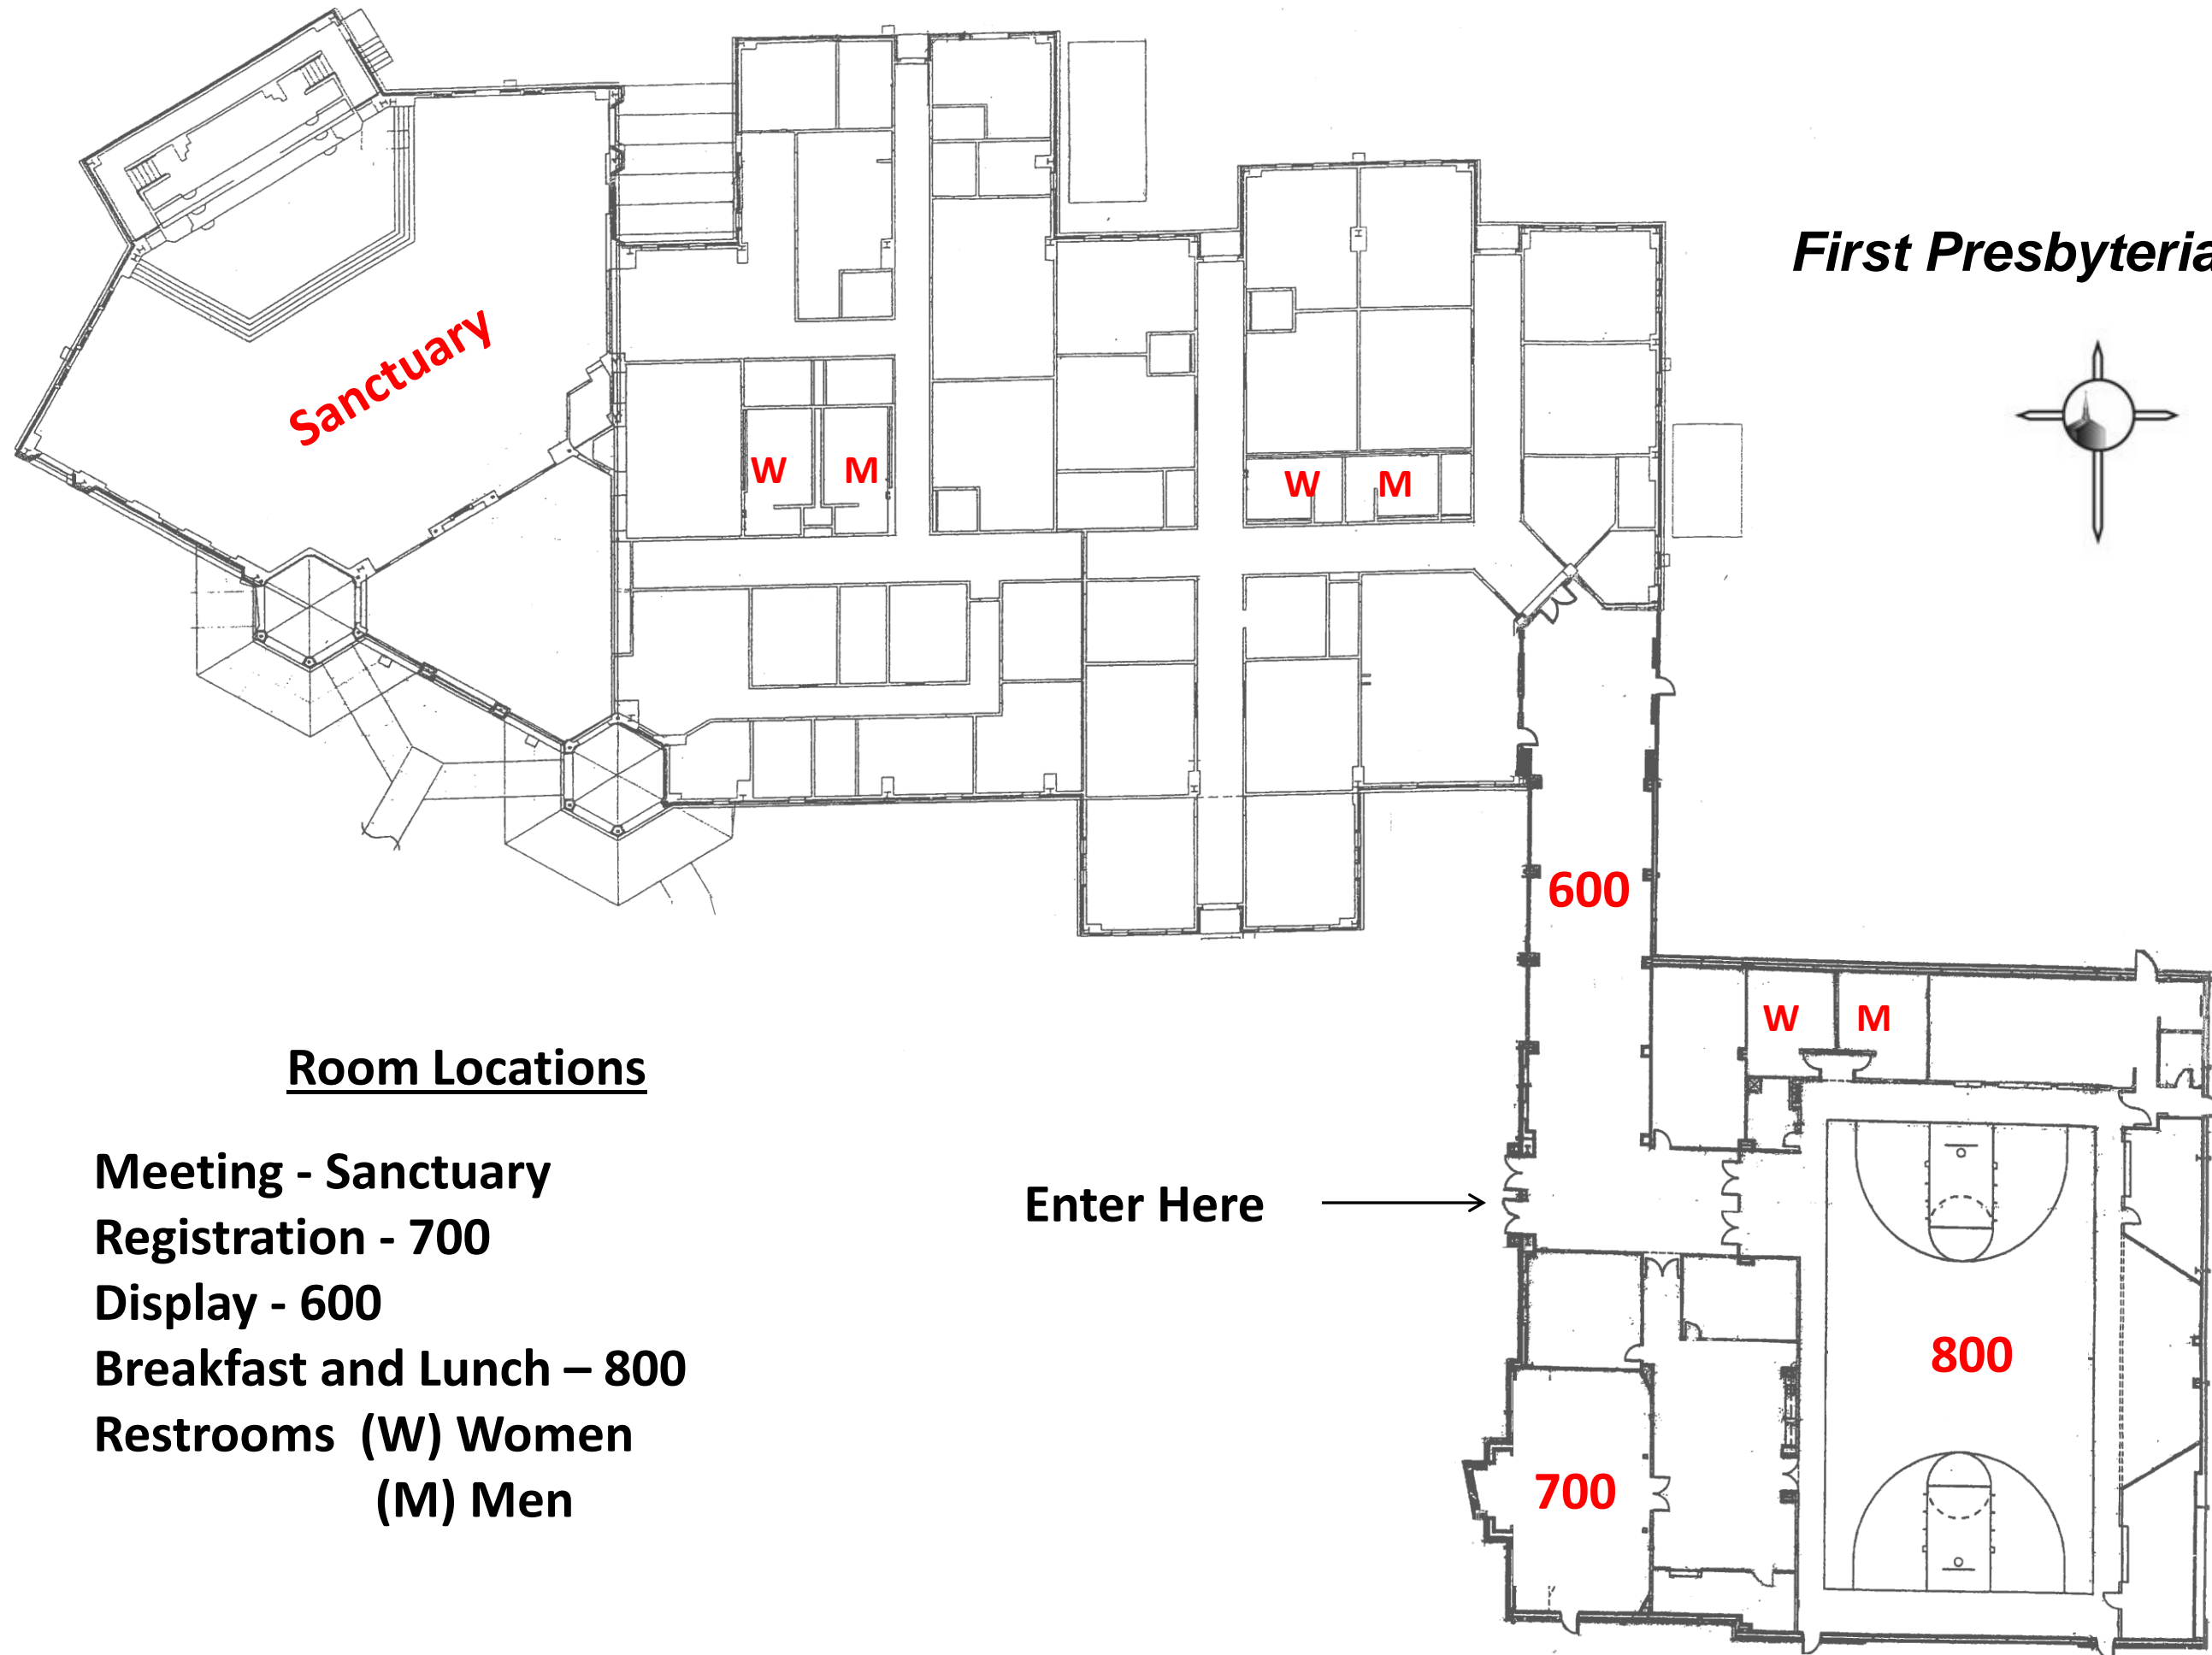

First Presbyterian Church

Room Locations

Meeting - Sanctuary

Registration - 700

Display - 600

Breakfast and Lunch – 800

Restrooms (W) Women

(M) Men