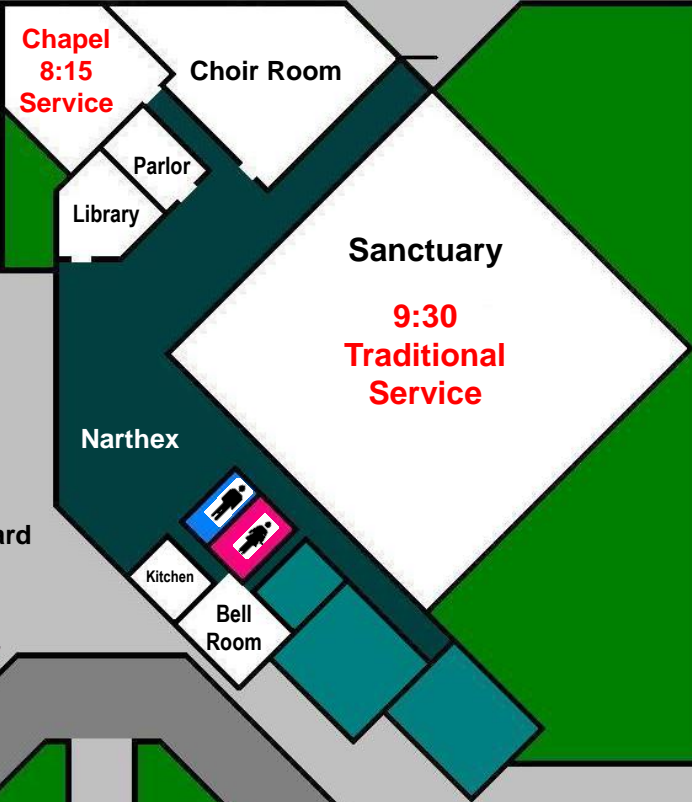

SITE MAP

NORTHWOODS
Presbyterian Church

3320 Cypress Creek Pkwy
Houston, TX 77068
281-444-8861
northwoods.org

Youth Building

Playground

Preschool Rooms

Scout Building

Courtyard