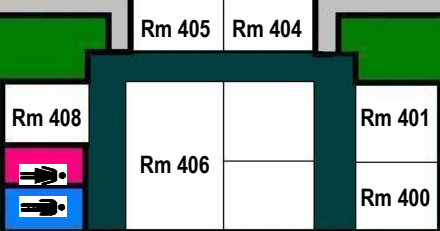

SITE MAP

NORTHWOODS
Presbyterian Church

3320 Cypress Creek Pkwy
Houston, TX 77068
281-444-8861
northwoods.org

Youth Building

Playground

Preschool Rooms

Scout Building

Courtyard