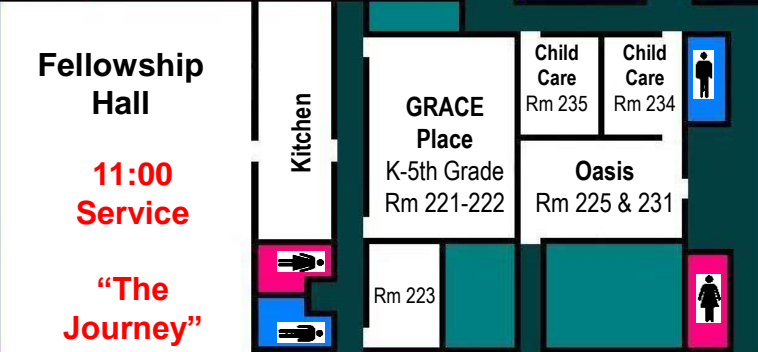

SITE MAP

NORTHWOODS
Presbyterian Church

3320 Cypress Creek Pkwy
Houston, TX 77068
281-444-8861
northwoods.org

Youth Building

Playground

Preschool Rooms

Scout Building

Courtyard