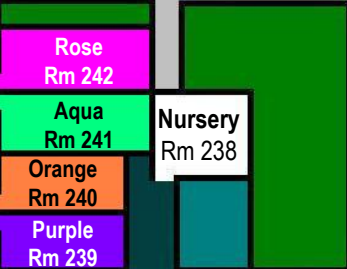

SITE MAP

NORTHWOODS
Presbyterian Church

3320 Cypress Creek Pkwy
Houston, TX 77068
281-444-8861
northwoods.org

Youth Building

Playground

Preschool Rooms

Scout Building

Courtyard